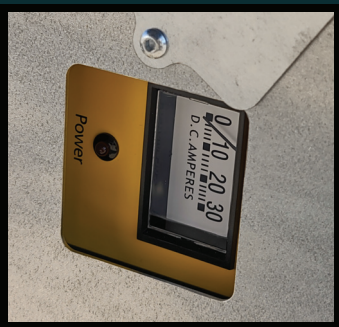

POWER USAGE