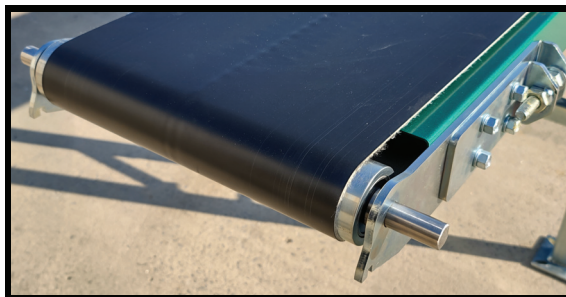

HD Battery Powered Portable Conveyor

Heavy Duty Portable Conveyors are rugged and durable for outside use

For use where plugin power supply unavailable or incontinent to use

Conveyor to conveyor interlocking system – this ensures conveyors are always aligned, correct height and correct spacing for pot and tray transfer. Manufactured with a 12" wide, self-aligning belt, and anti-friction conveyor bed, the Portable Conveyors transfer pots or trays (5" to 15 gallon) with ease.

Specs:

Power:	Deep Cycle 12V Battery. Single Battery 10 Hours – Dual Battery 20 hours on 10" Long Conveyor
Dimensions:	Length: 10' optional 21'
Belt Width:	12"
Features:	<ul style="list-style-type: none"> • Speed Variable and Pre-Selected • Interlocking system • Painted and nickel plated